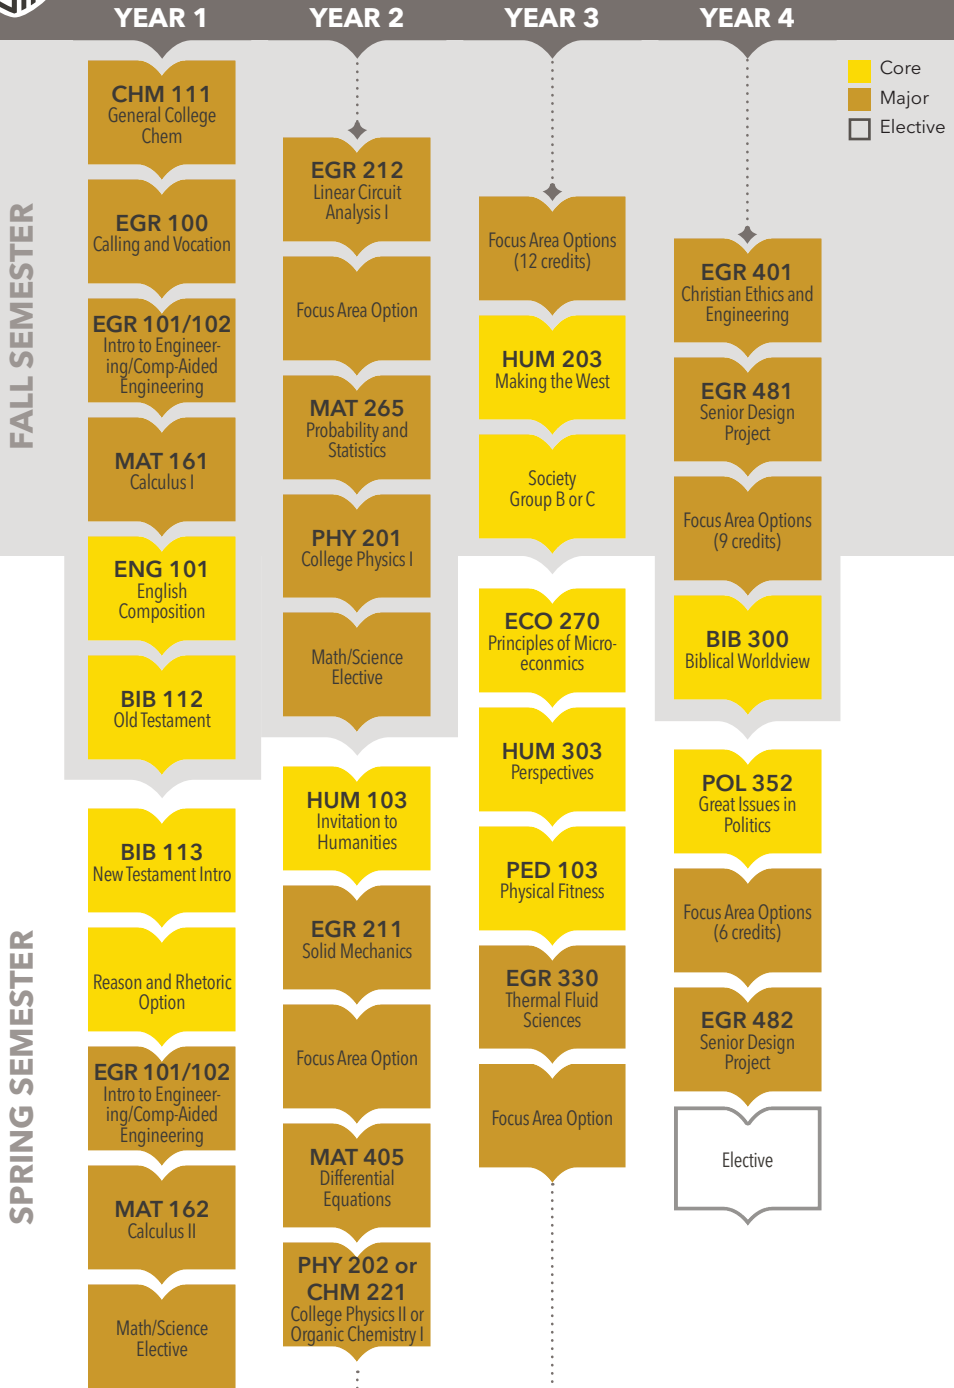

# Engineering

---

**Geneva's Interdisciplinary Engineering program is all about flexibility. In this program, students work with an advisor to construct a multidisciplinary engineering degree. Combined with a foundation of biblical principles and a Christian core curriculum, students can develop a completely customized, interdisciplinary degree. Students can stand out by completing this program from a highly regarded engineering program, while also having multiple areas of expertise.**

scan to learn more

# Engineering (Interdisciplinary)

Example 4-Year Plan\*

■ Core  
■ Major  
 Elective

\*Courses listed are examples and subject to change. Your class schedule will be developed with an advisor and may differ from what is listed above.